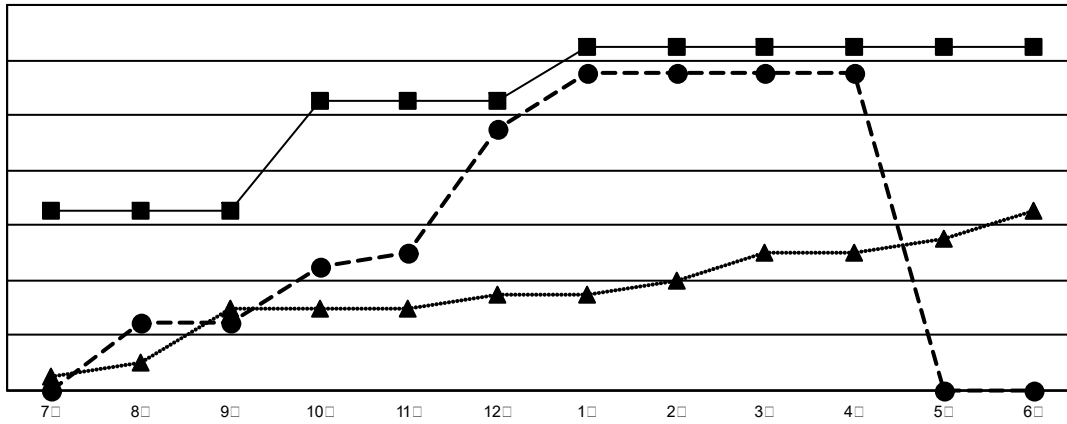

GMT MONTHLY MEMBERSHIP PROGRESS REPORT

Results as of: 5/31/2020

Multiple District 355

LOCATION: REPUBLIC OF KOREA

GMT: OPEN

GMT 5 - K

2019-2020			
7/8/9	10/11/12	1/2/3	4/5/6
13	5	3	
8	14	1	
4	4	25	
0	0	0	

2019-2020			
7/8/9	10/11/12	1/2/3	4/5/6
2210	2,781	1,620	
1450	2,008	3,073	
1940	1,863	667	
1590	152	249	

98	98
55	55
5,456	5,456
5,609	5,609

923 CLUBS OF 1075

35,655 (71.44%)
14,252 (28.56%)

5,665
3,342

5,665
3,342