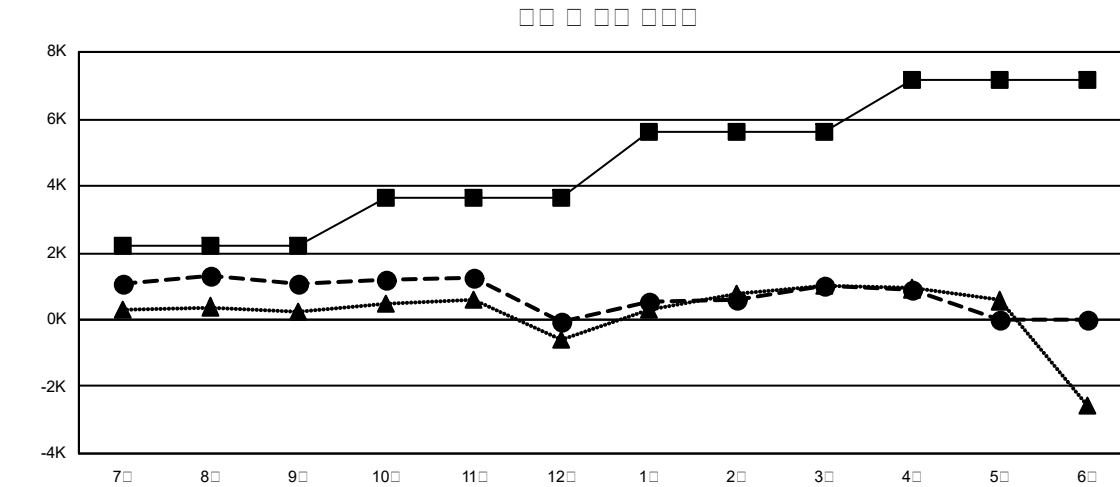

GMT MONTHLY MEMBERSHIP PROGRESS REPORT

Results as of: 5/31/2020

Multiple District 355

LOCATION: REPUBLIC OF KOREA

GMT: OPEN

GMT 5 - K

2019-2020			
7/8/9	10/11/12	1/2/3	4/5/6
13	5	3	
8	14	1	
4	4	25	
0	0	0	

2019-2020			
7/8/9	10/11/12	1/2/3	4/5/6
2210	2,781	1,620	
1450	2,008	3,073	
1940	1,863	667	
1590	152	249	

98	98
55	55
5,456	5,456
5,609	5,609

923 CLUBS OF 1075

35,655 (71.44%)
14,252 (28.56%)

5,665
3,342

5,665
3,342